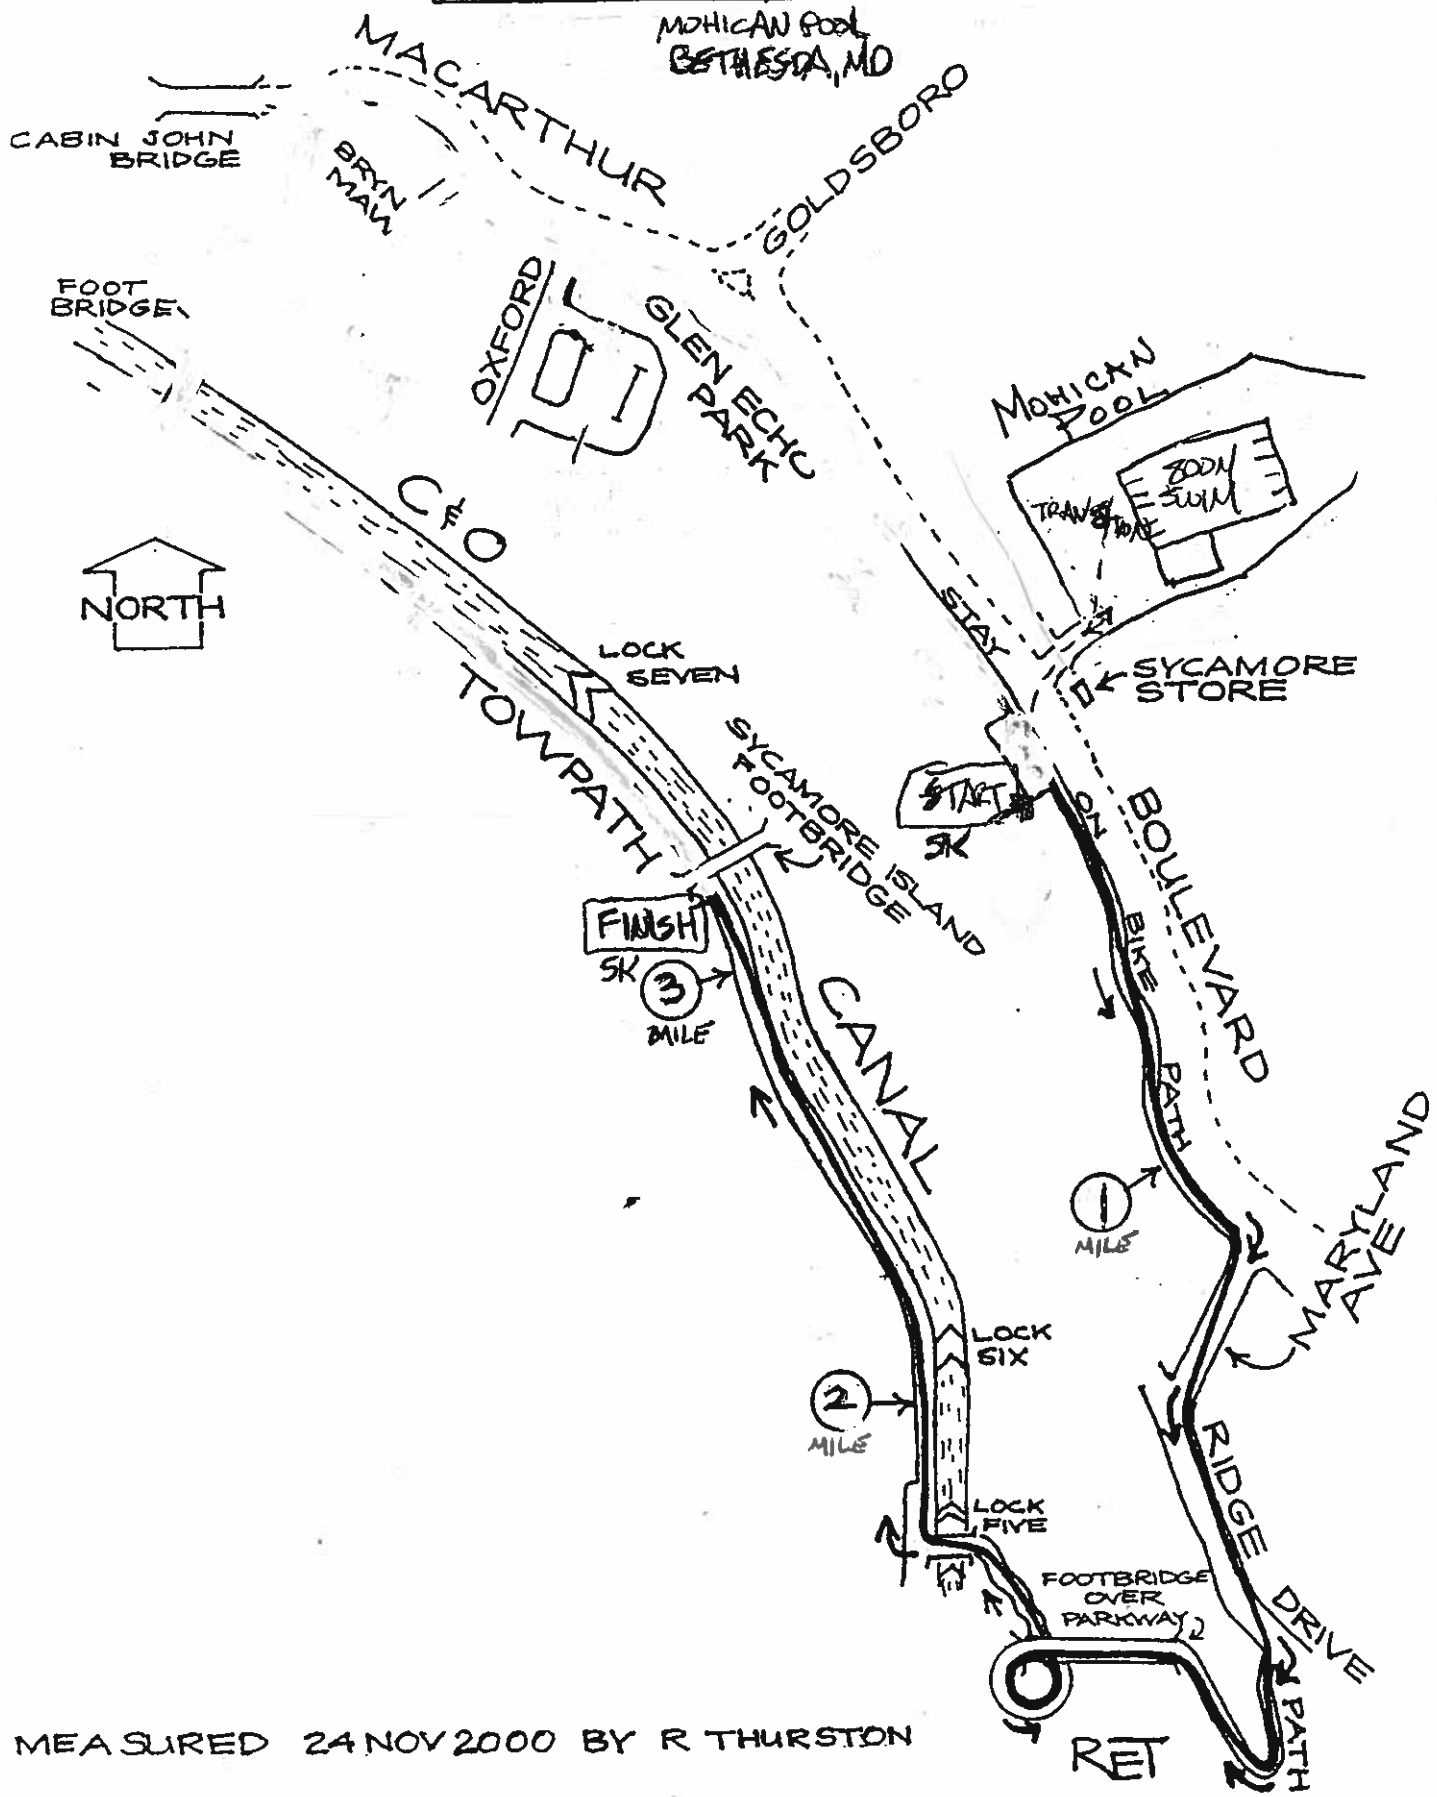

MAP NOT TO SCALE

MOHICAN DUATHLON BOOM SWIM/SK RUN

MEASURED 24 NOV 2000 BY R THURSTON